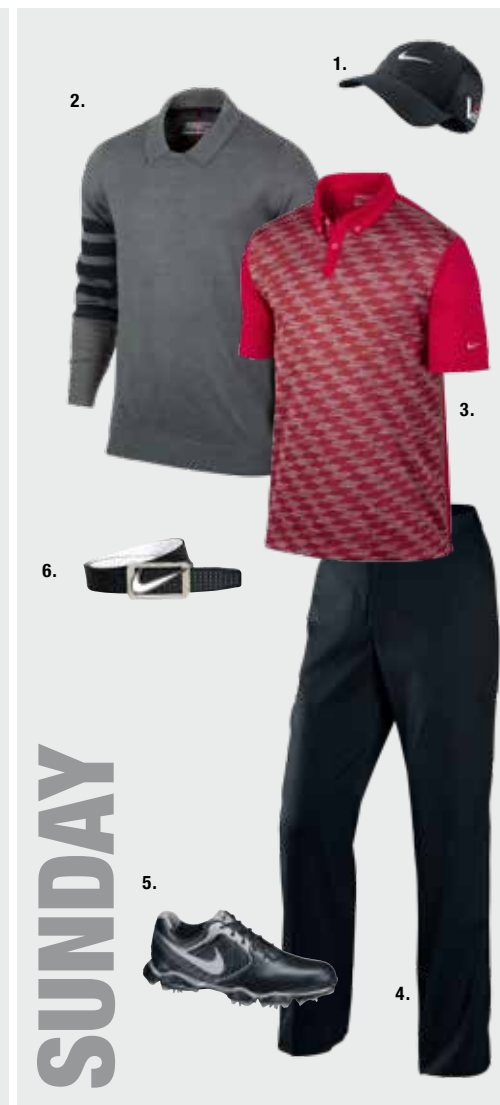

CHARL SCHWARTZEL

THE OPEN CHAMPIONSHIP 2013 SCRIPTING | MUIRFIELD | JULY 18-21

1. TOUR FLEX-FIT CAP IN WHITE 510606-100
2. PERFORMANCE V-NECK SWEATER IN CARBON HEATHER 484154-091
3. NIKE PREMIUM PRECISION POLO IN SUMMIT WHITE 543571-150
4. FLAT FRONT TECH PANT IN KHAKI 472532-235
5. NIKE LUNAR CONTROL IN WHITE/RFLCT SILVER 552073-101
6. SQUARE PERF REVERSIBLE IN BLACK/WHITE 11205-25

1. TOUR FLEX-FIT CAP IN BLACK 510606-010
2. PERFORMANCE V-NECK SWEATER IN CARBON HEATHER 484154-091
3. NIKE PREMIUM PRECISION POLO IN BLACK 543571-010
4. FLAT FRONT TECH PANT IN DARK GREY 472532-021
5. NIKE LUNAR CONTROL IN BLACK/RFLCT SILVER 552073-001
6. SQUARE PERF REVERSIBLE IN DARK GREY/WHITE 11205-156

1. TOUR FLEX-FIT CAP IN WHITE 510606-100
2. NIKE PREMIUM L/S TECH WOOL POLO IN LT GRIDIRON HTR 541906-086
3. EMBOSSED POLO IN GAME ROYAL 542175-491
4. FLAT FRONT TECH PANT IN WHITE 472532-100
5. NIKE LUNAR CONTROL IN WHITE/RFLCT SILVER 552073-101
6. SQUARE PERF REVERSIBLE IN BLACK/WHITE 11205-25

1. TOUR FLEX-FIT CAP IN BLACK 510606-010
2. NIKE PREMIUM L/S TECH WOOL POLO IN LT GRIDIRON HTR 541906-086
3. FASHION JACQUARD POLO IN HYPER RED 517909-694
4. FLAT FRONT TECH PANT IN BLACK 472532-010
5. NIKE LUNAR CONTROL IN BLACK/RFLCT SILVER 552073-001
6. SQUARE PERF REVERSIBLE IN BLACK/WHITE 11205-25