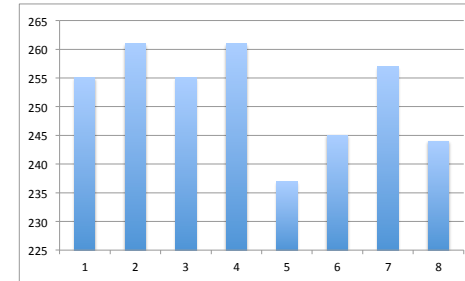

Mike Kreuz	10	WMNO	43	39	38	45	45	44	43	47	44	45	43.3000	Injured
Adam Batz	9	WMNO		46						46	44		45.3333	Injured
Kevin Halpern	8	WMNO	50										50.0000	Injured

Top 3 Average: 37.9 Top 6 Average: 40.4  
 Top 4 Average: 38.9 Top 7 Average: 41.0  
 Top 5 Average: 39.6 Top 8 Average: 42.1

Matches:	1	242	Average:	239.2
	2	229	High:	245
	3	233	Low:	229
	4	237		
	5	242	# 1&2	37.1
	6	245	# 3&4	40.8
	7	244	# 5&6	43.3
	8	239	# 7&8	47.2
	9	242		
	10	239		

2013 Small School North Division CHAMPIONS

Sean Brown	11	STRPT	41	42	41	41	38	37	45	36		40.1250
Will Hoffman	12	STRPT	41	41	43	45	36	42	41			41.2857
Andrew Murchison	12	STRPT	50	42		44	39	41	39	42		42.4286
John Zaccarella	12	STRPT	43		41	47	41	42	42	43		42.7143
Jacob Kranz	12	STRPT	43	42	42	42	41	45	45	46		43.2500
Will Ritchie	8	STRPT	44	44	44	46	42	43	44	43		43.7143
Nick Larson	11	STRPT	43	54	44	43	44	41	45	39		44.1250
Connor MacDonald	7	STRPT		53	45			41	47	45		46.2000
Zack Vega	12	STRPT	54	50	50	47	45	49				49.1667

Top 3 Average: 41.3 Top 6 Average: 42.3  
 Top 4 Average: 41.6 Top 7 Average: 42.5  
 Top 5 Average: 42.0 Top 8 Average: 43.0

Matches:	1	255	Average:	251.9
	2	261	High:	261
	3	255	Low:	237
	4	261		
	5	237	# 1&2	40.7
	6	245	# 3&4	42.6
	7	257	# 5&6	43.5
	8	244	# 7&8	45.2