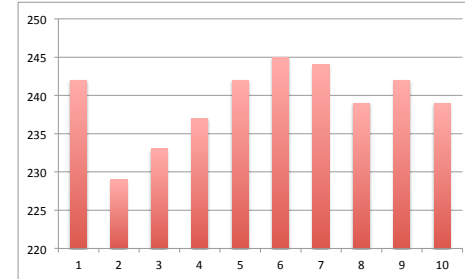

2013 Large School South Division CHAMPIONS

Ben Reichert	10	WMNO	40	34	36	36	38	36	36	37	39	36.8000
Matt Lesinski	12	WMNO	36	35	37	34	41	40	38	36	39	37.3000
Tim Kreuz	11	WMNO	36	41	41	41	37	41	41	37	41	39.5000
Mike Kessler	10	WMNO	45	39	37	44	47	45	42	39	41	42.1111
Mike Wells	9	WMNO	42	41	50	38	38	39	44	45	45	42.4000
Kevin Gramlich	11	WMNO	44	44	48	45	45	45	42	41	44.2500	
Matt Ladd	10	WMNO	47		44	43	47	45	43	42		44.4286
Michael Paolini	10	WMNO			52						48	50.0000

Mike Kreuz	10	WMNO	43	39	38	45	45	44	43	47	44	45	43.3000	Injured
Adam Batz	9	WMNO		46						46	44		45.3333	Injured
Kevin Halpern	8	WMNO	50										50.0000	Injured

Top 3 Average: 37.9 Top 6 Average: 40.4
Top 4 Average: 38.9 Top 7 Average: 41.0
Top 5 Average: 39.6 Top 8 Average: 42.1

Matches:	1	242	Average:	239.2
	2	229	High:	245
	3	233	Low:	229
	4	237		
	5	242	# 1&2	37.1
	6	245	# 3&4	40.8
	7	244	# 5&6	43.3
	8	239	# 7&8	47.2
	9	242		
	10	239